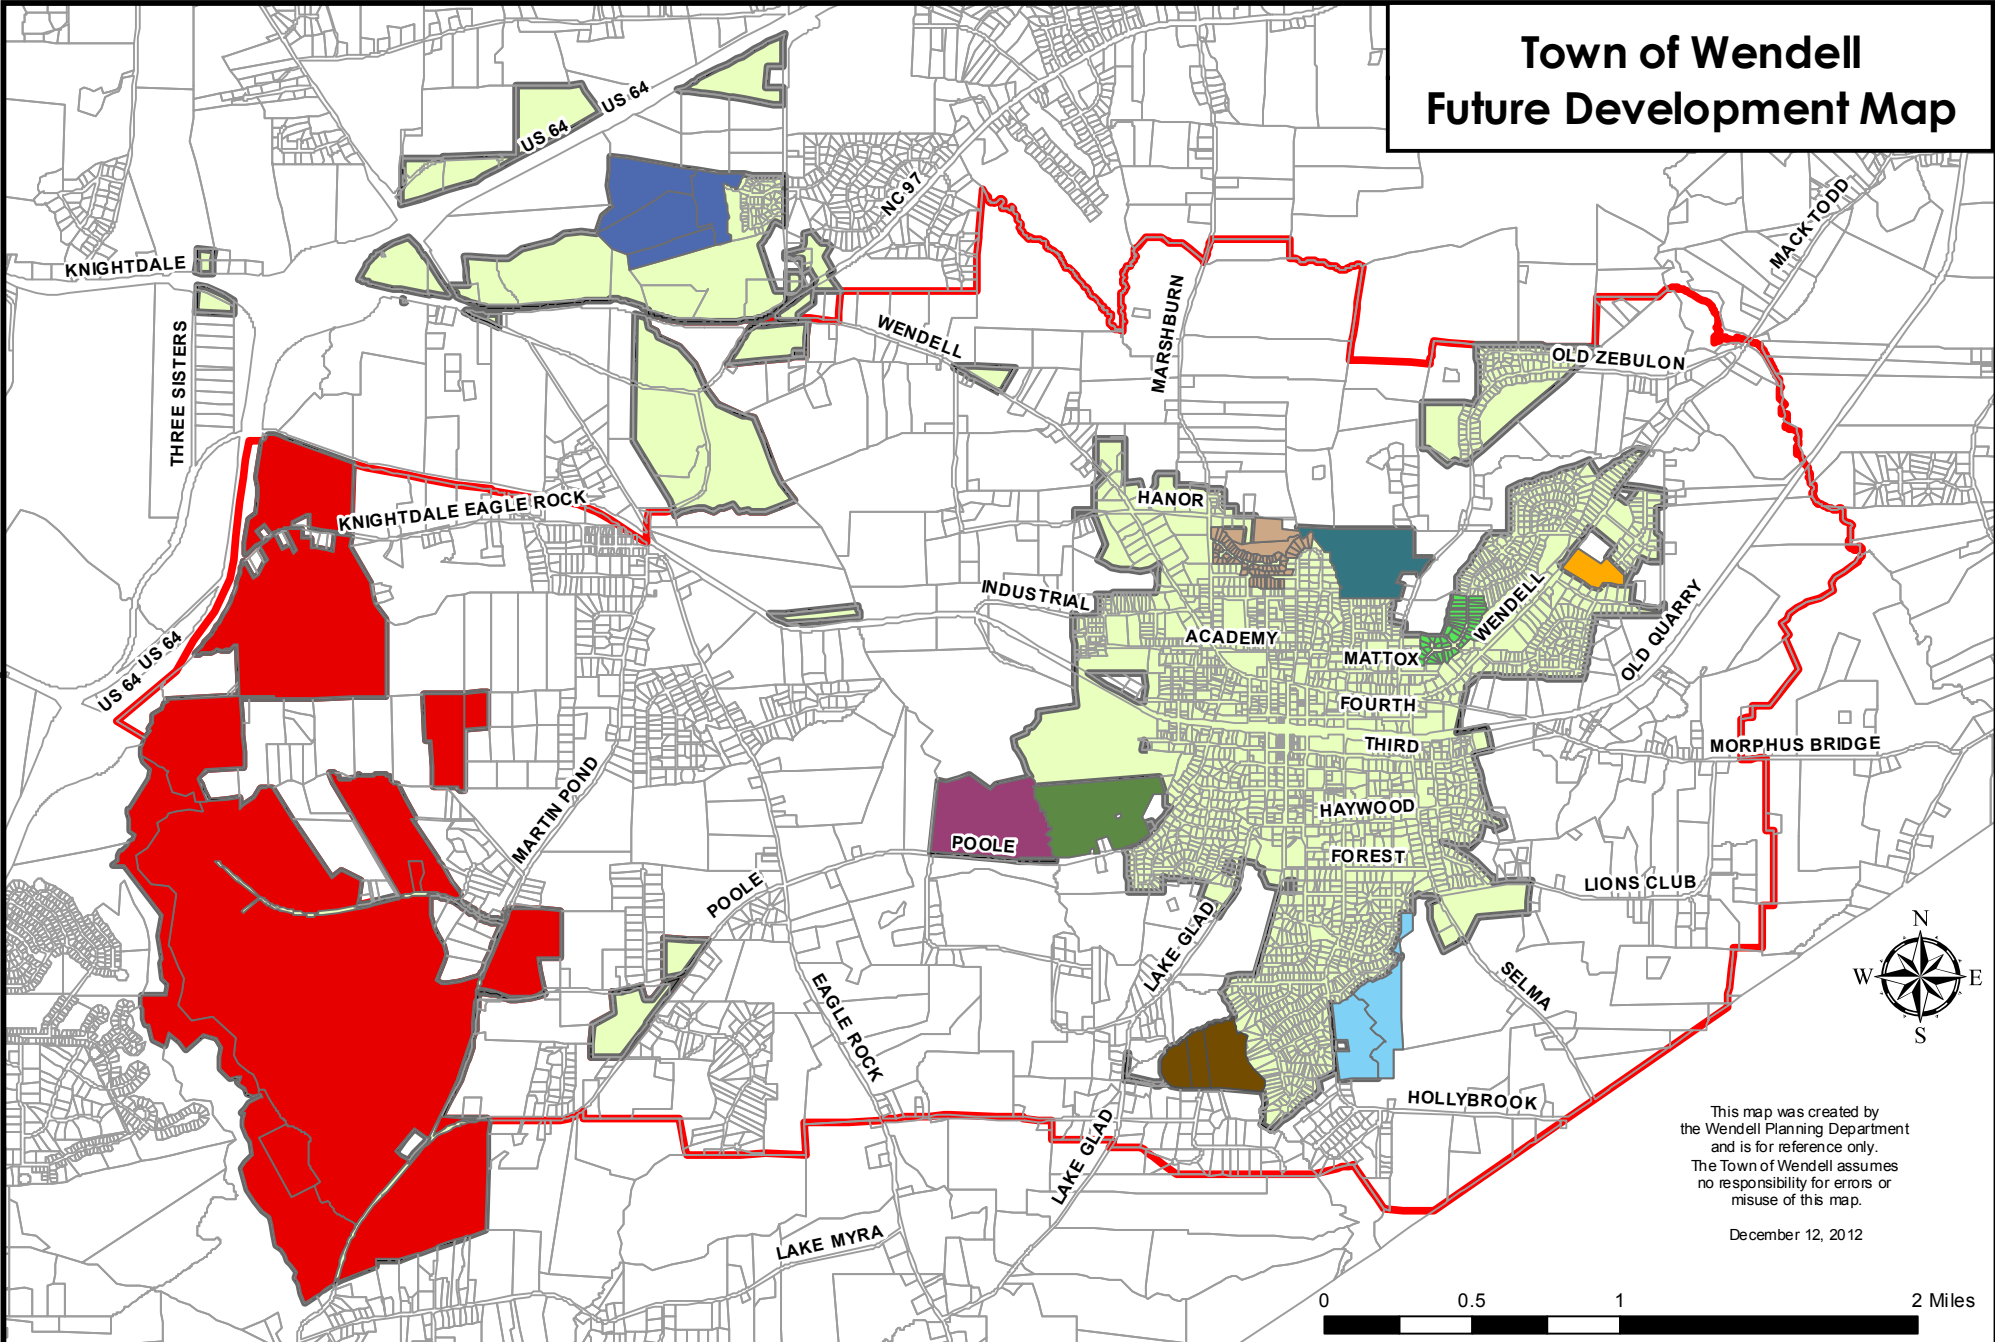

Town of Wendell Future Development Map

This map was created by the Wendell Planning Department and is for reference only. The Town of Wendell assumes no responsibility for errors or misuse of this map.
December 12, 2012

Legend

- | | | | | |
|--------------------------|------------|------------------------------|---------------------|--------------------------------|
| Wendell Corporate Limits | Foxborough | Groves of Deerfield II & III | Wendell Falls | Woodlands of Timberlake Ph. II |
| Wendell ETJ | Brighton | Edgemont Landing (Ph IC, 2) | Olde Wendell II | Woods of Blair Hill |
| | | | Parkview (PUD only) | Pepper Pointe II |